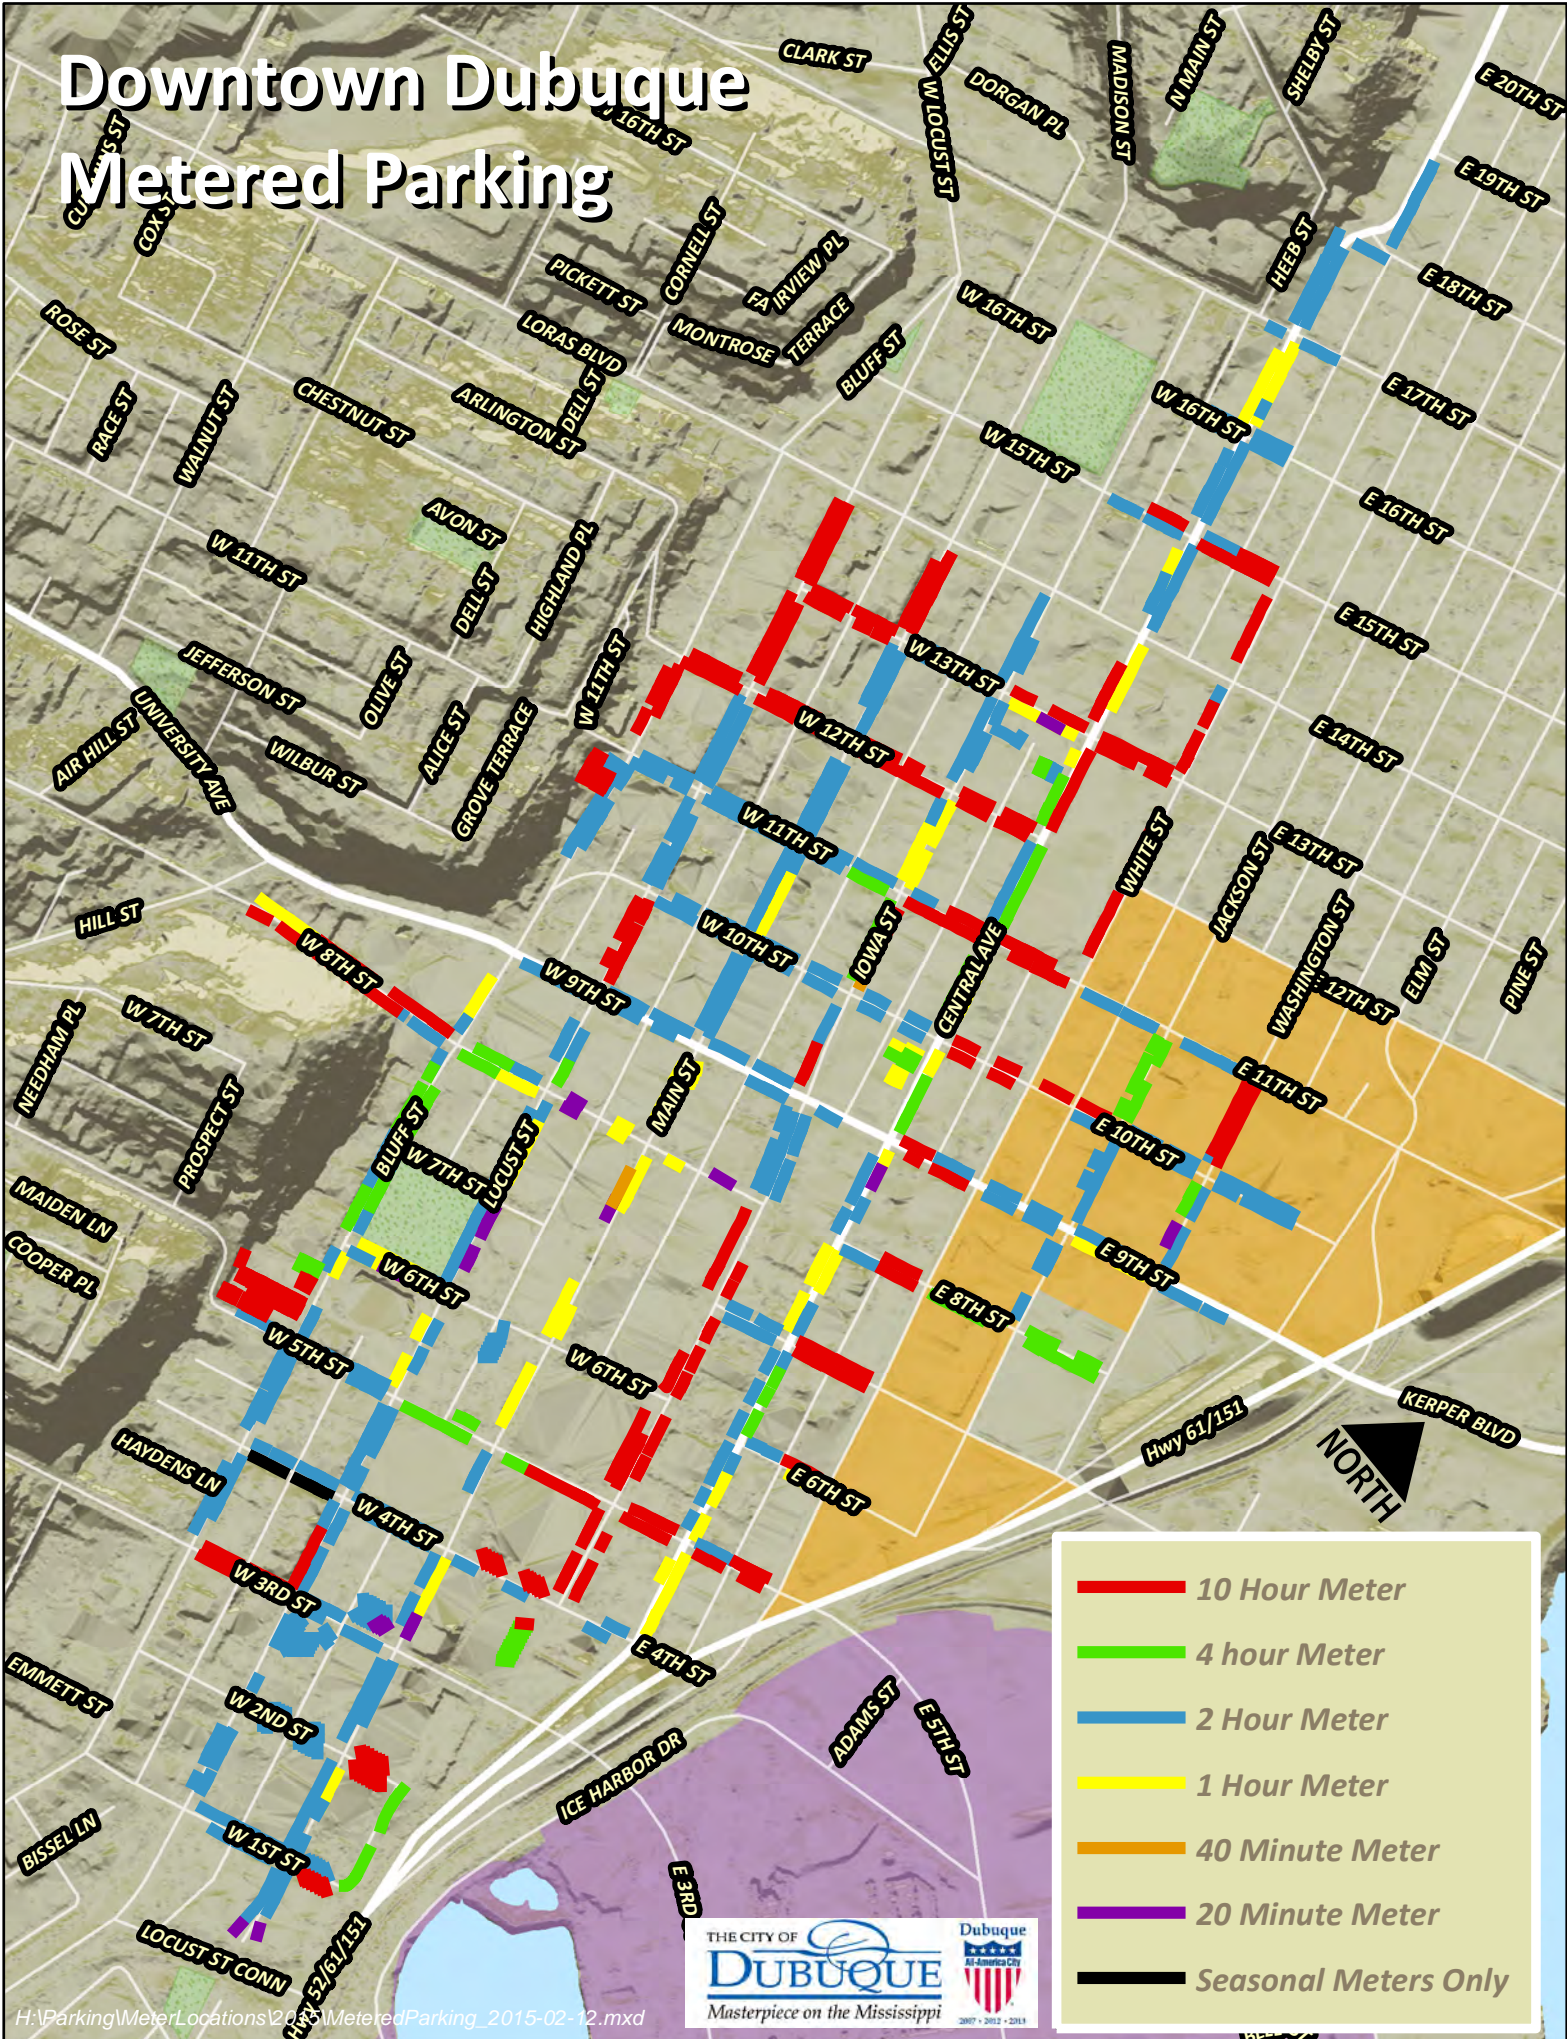

Downtown Dubuque Metered Parking

- 10 Hour Meter
- 4 hour Meter
- 2 Hour Meter
- 1 Hour Meter
- 40 Minute Meter
- 20 Minute Meter
- Seasonal Meters Only